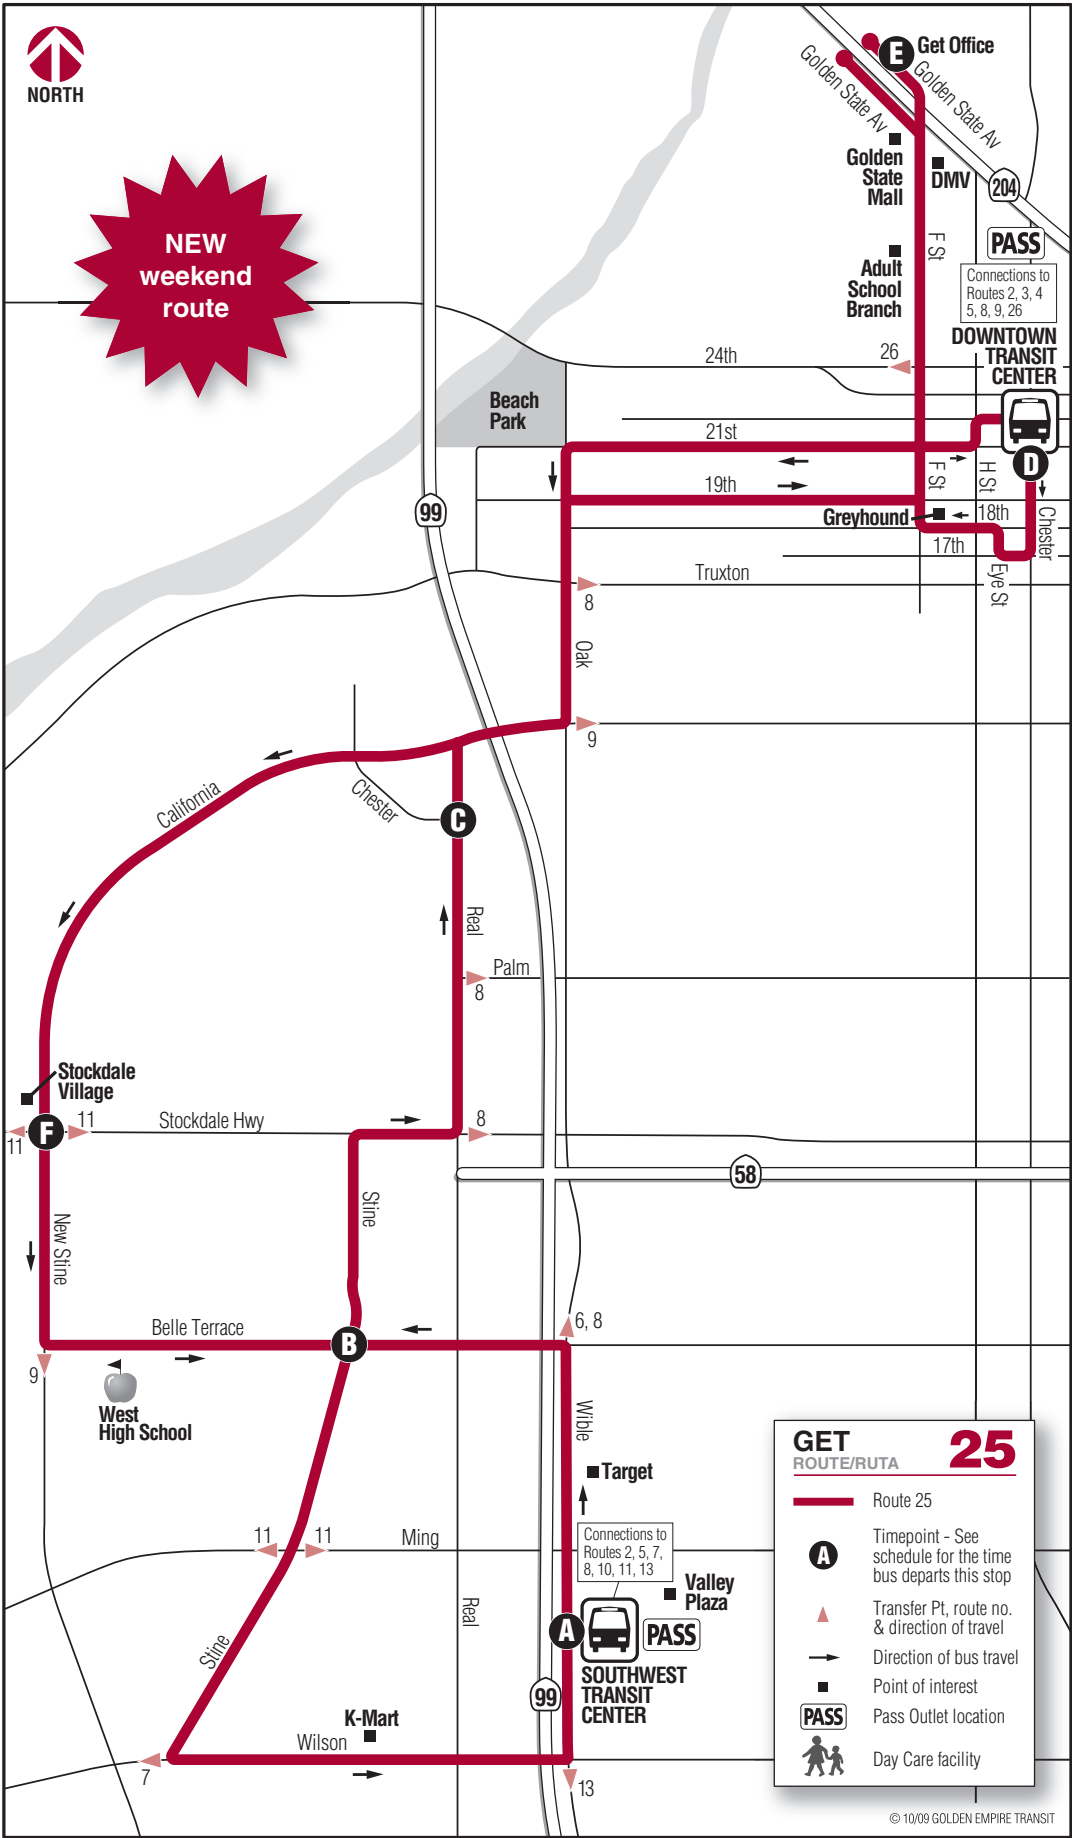

**NEW  
weekend  
route**

**GET**  
ROUTE/RUTA **25**

**Route 25**

- A** Timepoint - See schedule for the time bus departs this stop
- ▲** Transfer Pt, route no. & direction of travel
- Direction of bus travel
- Point of interest
- PASS** Pass Outlet location
- 👤** Day Care facility

# 25 Westchester/ Southwest

## Saturdays & Sundays

<b>A</b> S WEST TRANSIT CTR	<b>B</b> BELLE TERRACE & STINE	<b>C</b> REAL & CHESTER	<b>D</b> CHESTER & 22ND	<b>E</b> GET OFFICE	<b>D</b> CHESTER & 22ND	<b>F</b> NEW STINE & STOCKDALE	<b>A</b> S WEST TRANSIT CTR
6:30	6:38	6:45	7:00	7:10	7:20	7:40	8:00
8:00	8:08	8:15	8:30	8:40	8:50	9:10	9:30
9:30	9:38	9:45	10:00	10:10	10:20	10:40	11:00
11:00	11:08	11:15	11:30	11:40	11:50	<b>12:10</b>	<b>12:30</b>
<b>12:30</b>	<b>12:38</b>	<b>12:45</b>	<b>1:00</b>	<b>1:10</b>	<b>1:20</b>	<b>1:40</b>	<b>2:00</b>
<b>2:00</b>	<b>2:08</b>	<b>2:15</b>	<b>2:30</b>	<b>2:40</b>	<b>2:50</b>	<b>3:10</b>	<b>3:30</b>
<b>3:30</b>	<b>3:38</b>	<b>3:45</b>	<b>4:00</b>	<b>4:10</b>	<b>4:20</b>	<b>4:40</b>	<b>5:00</b>
<b>5:00</b>	<b>5:08</b>	<b>5:15</b>	<b>5:30</b>	<b>5:40</b>	<b>5:50</b>	<b>6:10</b>	<b>6:30</b>
<b>6:30</b>	<b>6:38</b>	<b>6:45</b>	<b>7:00</b>	<b>7:10</b>	--	--	--

Light Type = AM **Bold Type = PM**

Shaded times do not operate on Sundays.